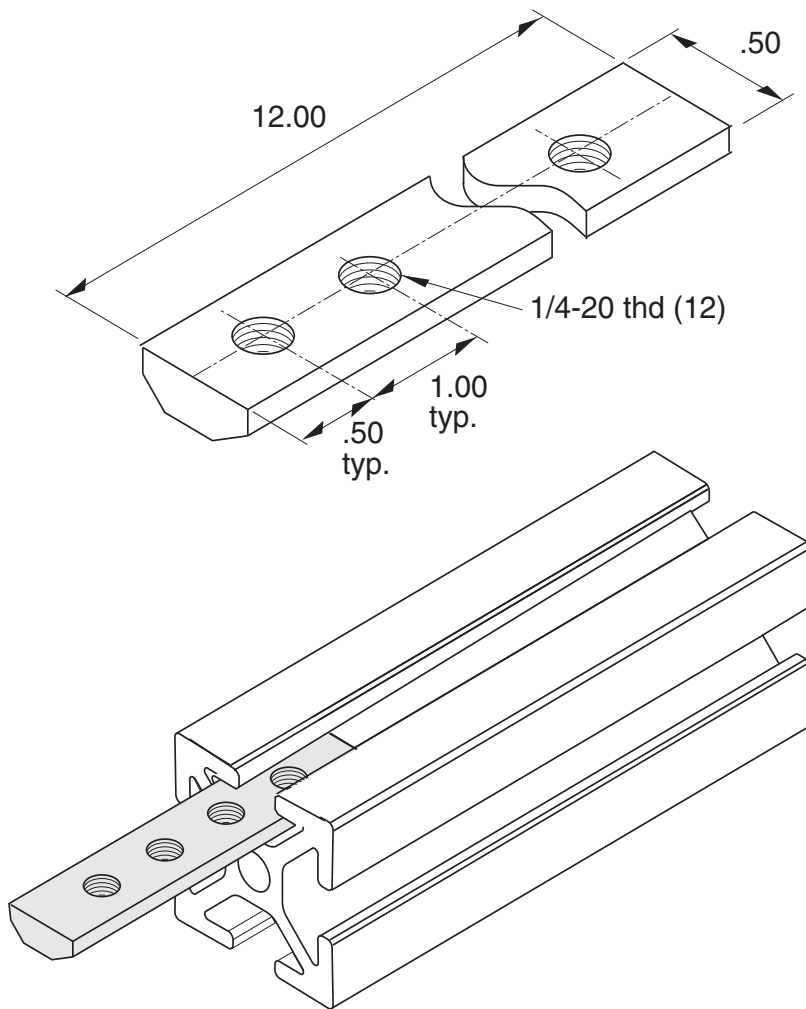

.26 slot width

**11-218**

Special Lengths can be provided on request  
Material is zinc plated steel

Material - Steel  
Finish - Zinc Plated

**1/4" SLOTS**