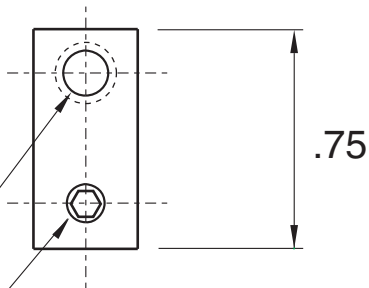

<b>11-340</b>
<b>11-341</b>
<b>11-342</b>

- 11-340** 1/4-20 thd
- 11-341** 10-32 thd
- 11-342** m6 thd

10-32 setscrew included

**1/4" SLOTS**

**Material - Steel**  
**Finish - Zinc Plated**