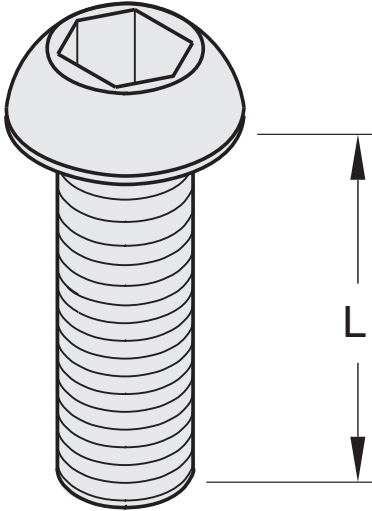

Metric Button Head Cap Screw

11-454

	length
11-454-10	10mm
11-454-12	12mm
11-454-16	16mm
11-454-20	20mm
11-454-25	25mm

m6 thd

Material - Steel
Finish - Black Oxide

11-350
11-351
11-352

Flanged Button Head Cap Screw

Part No.	
11-350	$\frac{1}{4}$ -20 thd x $\frac{3}{8}$ " long
11-351	$\frac{1}{4}$ -20 thd x $\frac{1}{2}$ " long
11-352	$\frac{1}{4}$ -20 thd x $\frac{3}{4}$ " long

1/4" SLOTS

Finish - Black Oxide