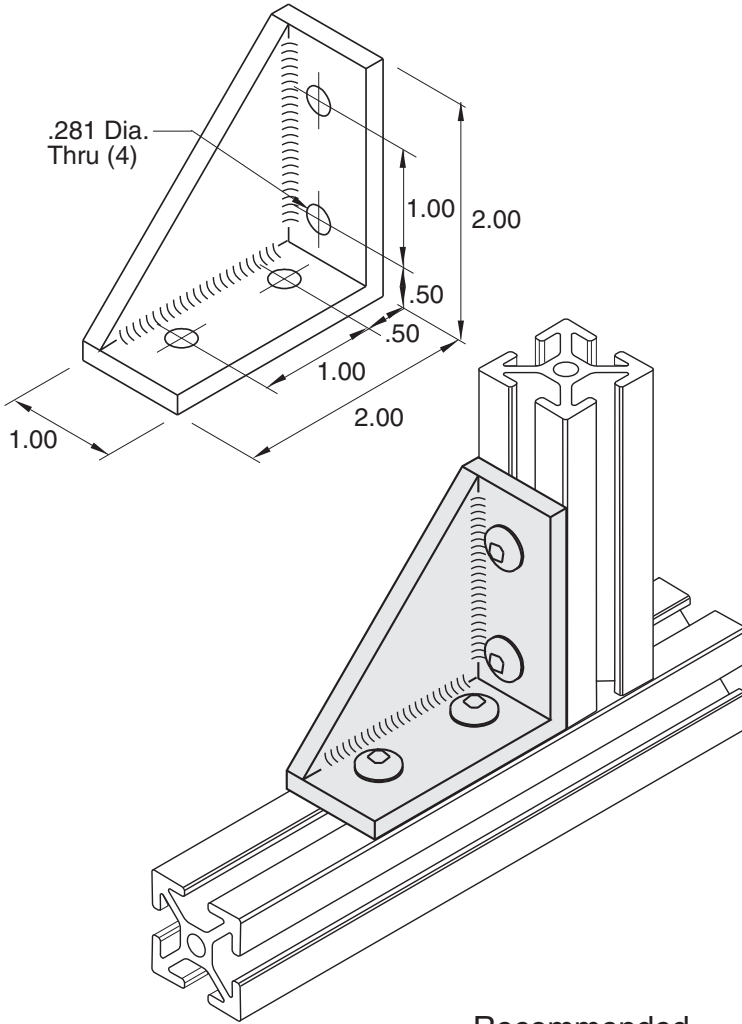

Steel Angle Bracket

11-60

1/4" SLOTS

Recommended
Hardware
(4) 11-230 BHCS
(4) 11-210 T-nut

Material - Steel
Finish - Black Powder Coat