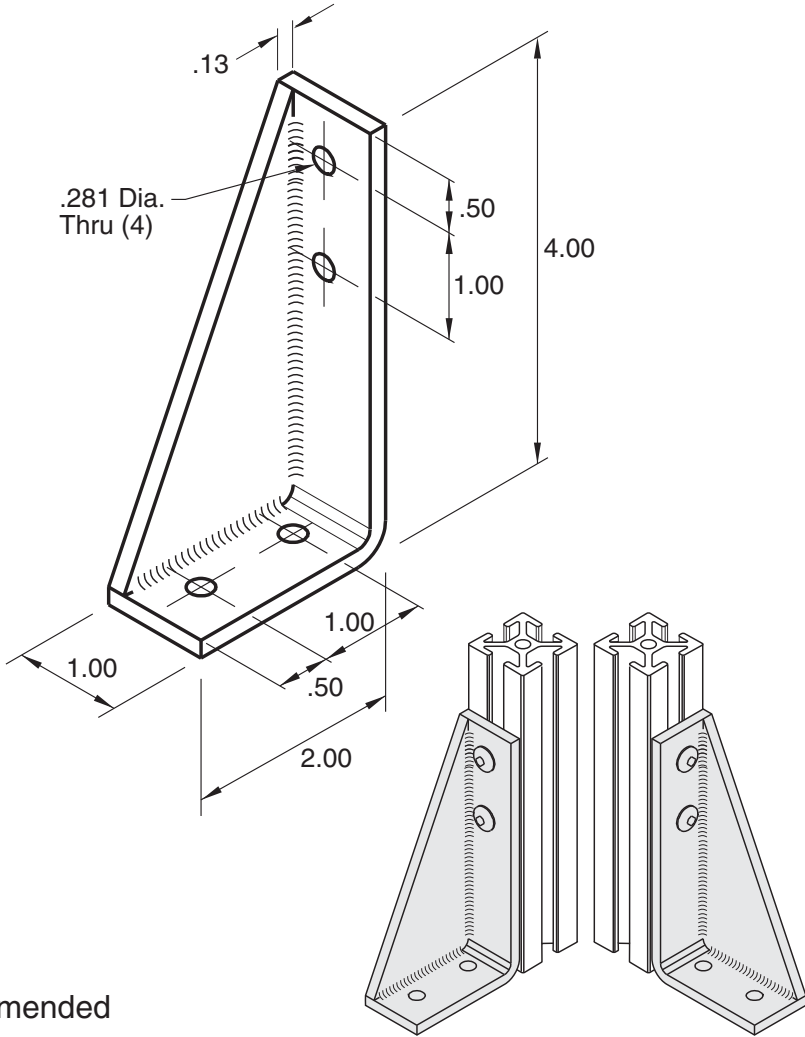

# Welded Steel Angle Bracket

<b>11-61</b>	<b>Left Hand</b>
<b>11-62</b>	<b>Right Hand</b>

**1/4" SLOTS**

Recommended Hardware  
 (4) 11-230 BHCS  
 (4) 11-210 T-nut

**11-61**  
**Left Hand**

**11-62**  
**Right Hand**