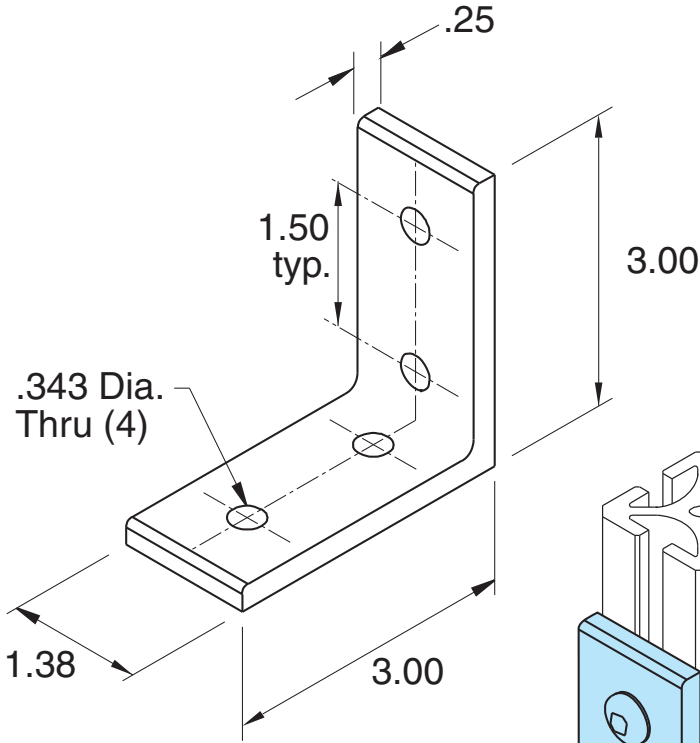

EB-3

5/16" SLOTS

Recommended Hardware
(4) EF-12-.63 BHCS
(4) EF-2 T-nut

Material - Aluminum
Finish - Clear Anodize