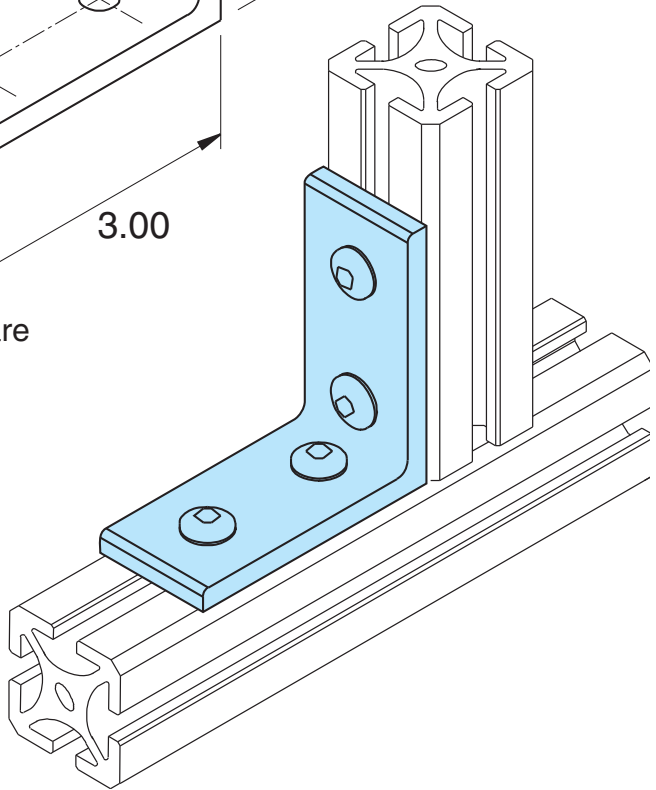

EB-3

5/16" SLOTS

Recommended Hardware
(4) EF-12-.63 BHCS
(4) EF-2 T-nut

Material - Aluminum
Finish - Clear Anodize