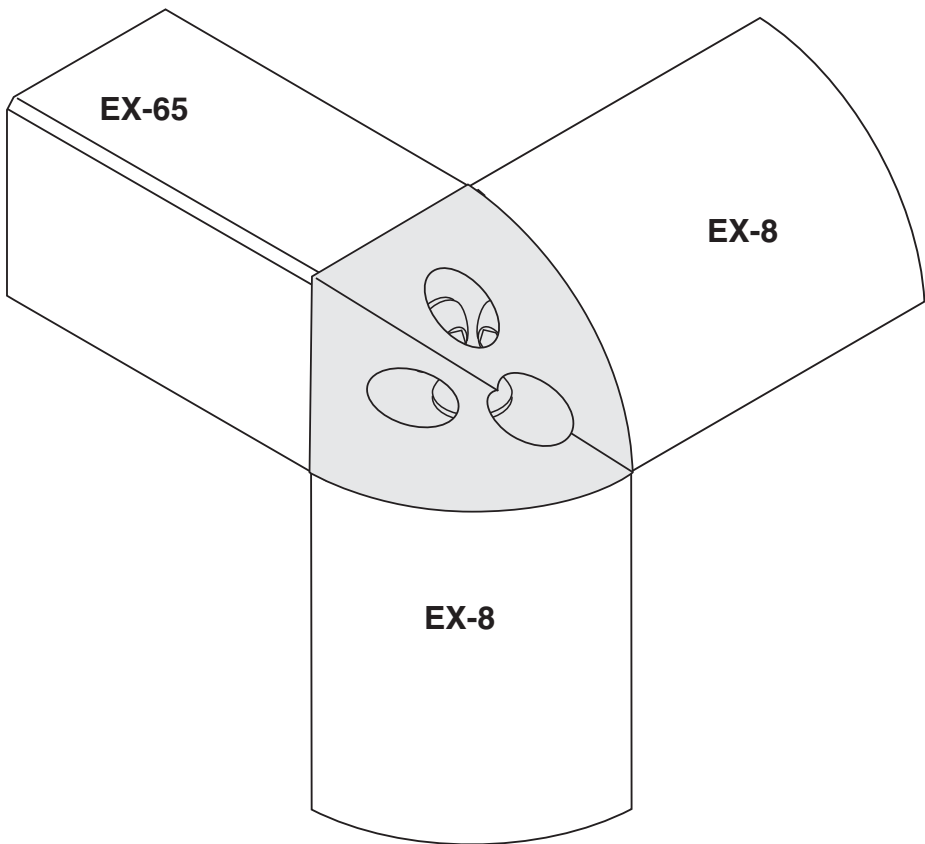

5/16" SLOTS

Hardware Included

Material - Aluminum
Finish - Clear Anodize